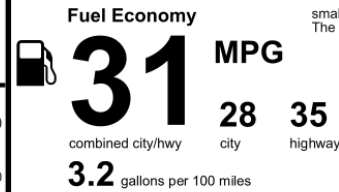

AUDIO & INFOTAINMENT

NissanConnect® Services powered by
SiriusXM®+
Wireless Apple CarPlay®+
Wireless Android Auto™+
SiriusXM® w/360L+
12.3" Color Touch-screen Display
BOSE® Premium Audio System
Wi-Fi Hotspot+
Google built-in
Google Assistant
Google Maps
Google Playstore+
12.3" Digital Dashboard

EXTERIOR

19" Alloy Wheels
Temporary Spare Tire
LED Low & High Beam Headlights
LED Daytime Running Lights
LED Taillights
Dual Power Heated Outside Mirrors with
Reverse Tilt-down Feature
Panoramic Moonroof
Roof Rails

+See your Dealer for terms, conditions and limitations
++Optional Equipment Replaces Standard Where Applicable
+++Federal/State/Local laws may apply. Review before using

Manufacturer's Suggested Retail Base Price:	$39,390.00
Options Included by Manufacturer	
Platinum Premium Package	990.00
Hands-free Power Liftgate++	
Heated Rear Seats	
Head-up Display	
Tri-zone Automatic Temperature Control++	
Two-Tone w/ Premium Paint	1,000.00
Splash Guards (Set of 4-Black)	260.00
FloorMats, 2-piece Cargo Area Protector, Seatback Protector, & First Aid Kit	465.00
Roof Rail Cross Bars	445.00
DESTINATION CHARGES	1,545.00
Total*	$44,095.00

Warranty Booklet & owner publications available @ <https://www.nissanusa.com/owners/manuals-guides.html> or call 1-800-NISSAN-1

EPA DOT Fuel Economy and Environment

Gasoline Vehicle

small SUVs range from 14 to 138 MPG. The best vehicle rates 146 MPGe.

You save $500
in fuel costs over 5 years compared to the average new vehicle.

Annual fuel cost $1,600

Fuel Economy & Greenhouse Gas Rating (tailpipe only) **Smog Rating** (tailpipe only)