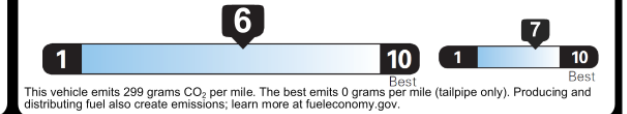

Fuel Economy & Greenhouse Gas Rating (tailpipe only) Smog Rating (tailpipe only)

fuel economy.gov

Calculate personalized estimates and compare vehicles

GOVERNMENT 5-STAR SAFETY RATINGS

Overall Vehicle Score	★★★★★
Based on the combined ratings of frontal, side and rollover. Should ONLY be compared to other vehicles of similar size and weight.	
Frontal Crash	★★★★
Driver Passenger	★★★
Based on the risk of injury in a frontal impact. Should ONLY be compared to other vehicles of similar size and weight.	
Side Crash	★★★★★
Front seat Rear seat	★★★★★
Based on the risk of injury in a side impact.	
Rollover	★★★★
Based on the risk of rollover in a single-vehicle crash.	

Star ratings range from 1 to 5 stars (★★★★★) with 5 being the highest. Source: National Highway Traffic Safety Administration (NHTSA) www.safercar.gov or 1-888-327-4236

This Vehicle qualifies for Nissan's

Security+Plus Extended Protection Plan

The only service agreement backed by Nissan Extended Services North America!
Ask your dealer for details, or call 1-800-NISSAN-1 for more information

DELIVERY

VEHICLE COLORS:
EXT: 2T WHT BLK ROOF
INT: SPORT

FINAL ASSEMBLY POINT:
AGUAS (ABV.)MEX

TRANSPORT METHOD:
TRUCK

DEALER:
JOHN DEERY MOTORS, INC.
6823 UNIVERSITY AVE.
CEDAR FALLS IA
50613

VIN: 3N8AP6DDXL11143
EMS: 50 STATE EMISSIONS
MDL: 21416-411143 XAB-Z
OPT: H-P04X01B92C03E08L95 W10

20260416222905AS40018

*Does not include dealer installed options and accessories, local taxes or license fees. This label has been applied pursuant to federal law. Do not remove prior to delivery to the ultimate purchaser.

**Not actual Monroney Label. Provided for informational purposes only. Vehicle features, pricing and other information subject to change, may vary from actual vehicle content and/or Monroney label description. While Nissan makes reasonable efforts to ensure accuracy of information, Nissan is not responsible for changes, errors or omissions. See actual vehicle and/or verify information in question with your Nissan dealer.