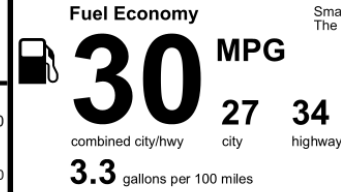

AUDIO & INFOTAINMENT

12.3" Color Touch-Screen Center Display
Audio System
NissanConnect®
Services powered by SiriusXM®+
Wireless Apple CarPlay®
Wireless Android Auto™
Siri® Eyes Free
Hands-Free Text Messaging Assistant
Wi-Fi Hotspot
Connected Garage Door Opener (myQ)

EXTERIOR

Manual Folding
Power Outside Mirrors w/ Integrated Turn Signal
Front and Rear Bumper w/ Black Fascia Accent
LED Low & High Beam Headlight
LED Daytime Running Lights
Roof Rails

+See your Dealer for terms, conditions and limitations

++Optional equipment replaces standard equipment where applicable

**State laws may apply. Review before using

Manufacturer's Suggested Retail Base Price:	$28,460.00
Options Included by Manufacturer	
SR AWD Premium Package	1,600.00
Panoramic Moonroof	
Bose 10 Speaker Audio w/ Headrest Speaker Driver & Passenger Heated Steering Wheel	
Cold Weather Package	300.00
Heated Front Seats	
Heated Mirrors	
Rear Floor Heater Ducts	
Splash Guards	255.00
2-tone + Premium Paint	1,000.00
Carpeted Floor Mats	205.00
Accessory 19" Alloy Wheels	620.00
DESTINATION CHARGES	1,495.00
Total*	$33,935.00

Warranty Booklet & owner publications available @ <https://www.nissanusa.com/owners/manuals-guides.html> or call 1-800-NISSAN-1

EPA DOT Fuel Economy and Environment Gasoline Vehicle

Small SUVs range from 14 to 138 MPG. The best vehicle rates 146 MPGe.

You Save $250
in fuel costs over 5 years compared to the average new vehicle.

Annual fuel cost $1,650