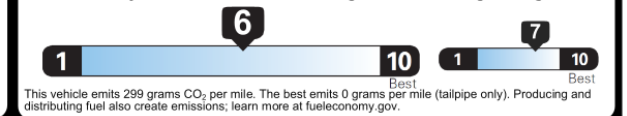

EXTERIOR

Manual Folding
Power Outside Mirrors w/ Integrated Turn Signal
Front and Rear Bumper w/ Black Fascia Accent
LED Low & High Beam Headlight
LED Daytime Running Lights
Roof Rails

+See your Dealer for terms, conditions and limitations

++Optional equipment replaces standard equipment where applicable

**State laws may apply. Review before using

Manufacturer's Suggested Retail Base Price:	$28,460.00
Options Included by Manufacturer	
SR AWD Premium Package	1,600.00
Panoramic Moonroof	
Bose 10 Speaker Audio w/ Headrest Speaker Driver & Passenger Heated Steering Wheel	
Cold Weather Package	300.00
Heated Front Seats	
Heated Mirrors	
Rear Floor Heater Ducts	
Splash Guards	255.00
2-tone + Premium Paint	1,000.00
Carpeted Floor Mats	205.00
Accessory 19" Alloy Wheels	620.00
DESTINATION CHARGES	1,495.00
Total*	$33,935.00

Warranty Booklet & owner publications available @ <https://www.nissanusa.com/owners/manuals-guides.html> or call 1-800-NISSAN-1

EPA DOT Fuel Economy and Environment Gasoline Vehicle

Fuel Economy
30 MPG
combined city/hwy 27 city 34 highway
3.3 gallons per 100 miles

Small SUVs range from 14 to 138 MPG. The best vehicle rates 146 MPGe.

You Save $250
in fuel costs over 5 years compared to the average new vehicle.

Annual fuel cost $1,650

Fuel Economy & Greenhouse Gas Rating (tailpipe only) Smog Rating (tailpipe only)

fuel economy.gov

Calculate personalized estimates and compare vehicles

GOVERNMENT 5-STAR SAFETY RATINGS

Overall Vehicle Score	★★★★★
Based on the combined ratings of frontal, side and rollover. Should ONLY be compared to other vehicles of similar size and weight.	
Frontal Crash	★★★★★
Driver Passenger	★★★★★
Based on the risk of injury in a frontal impact. Should ONLY be compared to other vehicles of similar size and weight.	
Side Crash	★★★★★
Front seat Rear seat	★★★★★
Based on the risk of injury in a side impact.	
Rollover	★★★★★
Based on the risk of rollover in a single-vehicle crash.	

Star ratings range from 1 to 5 stars (★★★★★) with 5 being the highest. Source: National Highway Traffic Safety Administration (NHTSA) www.safercar.gov or 1-888-327-4236

This Vehicle qualifies for Nissan's
Security+Plus Extended Protection Plan
The only service agreement backed by Nissan Extended Services North America!
Ask your dealer for details, or call 1-800-NISSAN-1 for more information

DELIVERY

VEHICLE COLORS:
EXT: 2T YLW BLK ROOF
INT: SPORT
FINAL ASSEMBLY POINT:
AGUAS (ABV.)MEX
TRANSPORT METHOD:
TRUCK
DEALER:
JOHN DEERY MOTORS, INC.
6823 UNIVERSITY AVE.
CEDAR FALLS IA
50613

VIN: 3N8AP6DD6TL410622
EMS: 50 STATE EMISSIONS
MDL: 21416-410622 XLE-Z
OPT: H-P04X01B92C03E08L95 W10

20260415222629AS40018

*Does not include dealer installed options and accessories, local taxes or license fees. This label has been applied pursuant to federal law. Do not remove prior to delivery to the ultimate purchaser.

**Not actual Monroney Label. Provided for informational purposes only. Vehicle features, pricing and other information subject to change, may vary from actual vehicle content and/or Monroney label description. While Nissan makes reasonable efforts to ensure accuracy of information, Nissan is not responsible for changes, errors or omissions. See actual vehicle and/or verify information in question with your Nissan dealer.