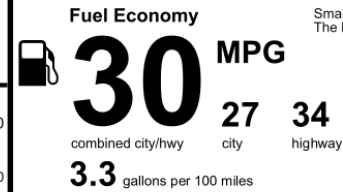

AUDIO & INFOTAINMENT

12.3" Color Touch-Screen Center Display
Audio System
NissanConnect®
Services powered by SiriusXM®+
Wireless Apple CarPlay®
Wireless Android Auto™
Siri® Eyes Free
Hands-Free Text Messaging Assistant
Wi-Fi Hotspot
Connected Garage Door Opener (myQ)

EXTERIOR

Manual Folding
Power Outside Mirrors w/ Integrated Turn Signal
Front and Rear Bumper w/ Black Fascia Accent
LED Low & High Beam Headlight
LED Daytime Running Lights
Roof Rails

+See your Dealer for terms, conditions and limitations

++Optional equipment replaces standard equipment where applicable

**State laws may apply. Review before using

Manufacturer's Suggested Retail Base Price:	$28,460.00
Options Included by Manufacturer	
SR AWD Premium Package	1,600.00
Panoramic Moonroof	
Bose 10 Speaker Audio w/ Headrest Speaker Driver & Passenger Heated Steering Wheel	
Cold Weather Package	300.00
Heated Front Seats	
Heated Mirrors	
Rear Floor Heater Ducts	
Splash Guards	255.00
2-tone + Premium Paint	1,000.00
Carpeted Floor Mats	205.00
Accessory 19" Alloy Wheels	620.00
DESTINATION CHARGES	1,495.00
Total*	$33,935.00

Warranty Booklet & owner publications available @ <https://www.nissanusa.com/owners/manuals-guides.html> or call 1-800-NISSAN-1

EPA DOT Fuel Economy and Environment Gasoline Vehicle

Small SUVs range from 14 to 138 MPG. The best vehicle rates 146 MPGe.

You Save $250
in fuel costs over 5 years compared to the average new vehicle.

Annual fuel cost $1,650