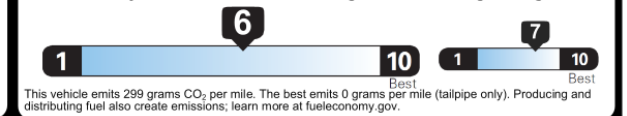

Fuel Economy & Greenhouse Gas Rating (tailpipe only) Smog Rating (tailpipe only)

fuel economy.gov

Calculate personalized estimates and compare vehicles

GOVERNMENT 5-STAR SAFETY RATINGS

Overall Vehicle Score ★★★★★
Based on the combined ratings of frontal, side and rollover. Should ONLY be compared to other vehicles of similar size and weight.

Frontal Crash Driver Passenger ★★★★★
Based on the risk of injury in a frontal impact. Should ONLY be compared to other vehicles of similar size and weight.

Side Crash Front seat Rear seat ★★★★★
Based on the risk of injury in a side impact.

Rollover ★★★★★
Based on the risk of rollover in a single-vehicle crash.

Star ratings range from 1 to 5 stars (★★★★★) with 5 being the highest. Source: National Highway Traffic Safety Administration (NHTSA) www.safercar.gov or 1-888-327-4236

This Vehicle qualifies for Nissan's

Security+Plus Extended Protection Plan

The only service agreement backed by Nissan Extended Services North America! Ask your dealer for details, or call 1-800-NISSAN-1 for more information

DELIVERY

VEHICLE COLORS:
EXT: 2T ICE BLK ROOF
INT: SPORT

FINAL ASSEMBLY POINT:
AGUAS (ABV.)MEX
TRANSPORT METHOD:
TRUCK

DEALER:
JOHN DEERY MOTORS, INC.
6823 UNIVERSITY AVE.
CEDAR FALLS IA
50613

VIN: 3N8AP6DD3TL421612
EMS: 50 STATE EMISSIONS
MDL: 21416-421612 XLD-Z
OPT: H-P04X01B92C03E08L95 W10

20260512222944A540018

*Does not include dealer installed options and accessories, local taxes or license fees. This label has been applied pursuant to federal law. Do not remove prior to delivery to the ultimate purchaser.

**Not actual Monroney Label. Provided for informational purposes only. Vehicle features, pricing and other information subject to change, may vary from actual vehicle content and/or Monroney label description. While Nissan makes reasonable efforts to ensure accuracy of information, Nissan is not responsible for changes, errors or omissions. See actual vehicle and/or verify information in question with your Nissan dealer.