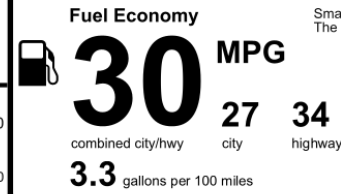

AUDIO & INFOTAINMENT

12.3" Color Touch-Screen Center Display
Audio System
NissanConnect®
Services powered by SiriusXM®+
Wireless Apple CarPlay®
Wireless Android Auto™
Siri® Eyes Free
Hands-Free Text Messaging Assistant
Wi-Fi Hotspot
Connected Garage Door Opener (myQ)

EXTERIOR

Manual Folding
Power Outside Mirrors w/ Integrated Turn Signal
Front and Rear Bumper w/ Black Fascia Accent
LED Low & High Beam Headlight
LED Daytime Running Lights
Roof Rails

+See your Dealer for terms, conditions and limitations

++Optional equipment replaces standard equipment where applicable

**State laws may apply. Review before using

Manufacturer's Suggested Retail Base Price:	$28,460.00
Options Included by Manufacturer	
SR AWD Premium Package	1,600.00
Panoramic Moonroof	
Bose 10 Speaker Audio w/ Headrest Speaker Driver & Passenger Heated Steering Wheel	
Cold Weather Package	300.00
Heated Front Seats	
Heated Mirrors	
Rear Floor Heater Ducts	
Splash Guards	255.00
2-tone + Premium Paint	1,000.00
Carpeted Floor Mats	205.00
Accessory 19" Alloy Wheels	620.00
DESTINATION CHARGES	1,495.00
Total*	$33,935.00

Warranty Booklet & owner publications available @ <https://www.nissanusa.com/owners/manuals-guides.html> or call 1-800-NISSAN-1

EPA DOT Fuel Economy and Environment Gasoline Vehicle

Small SUVs range from 14 to 138 MPG. The best vehicle rates 146 MPGe.

You Save $250
in fuel costs over 5 years compared to the average new vehicle.

Annual fuel cost $1,650